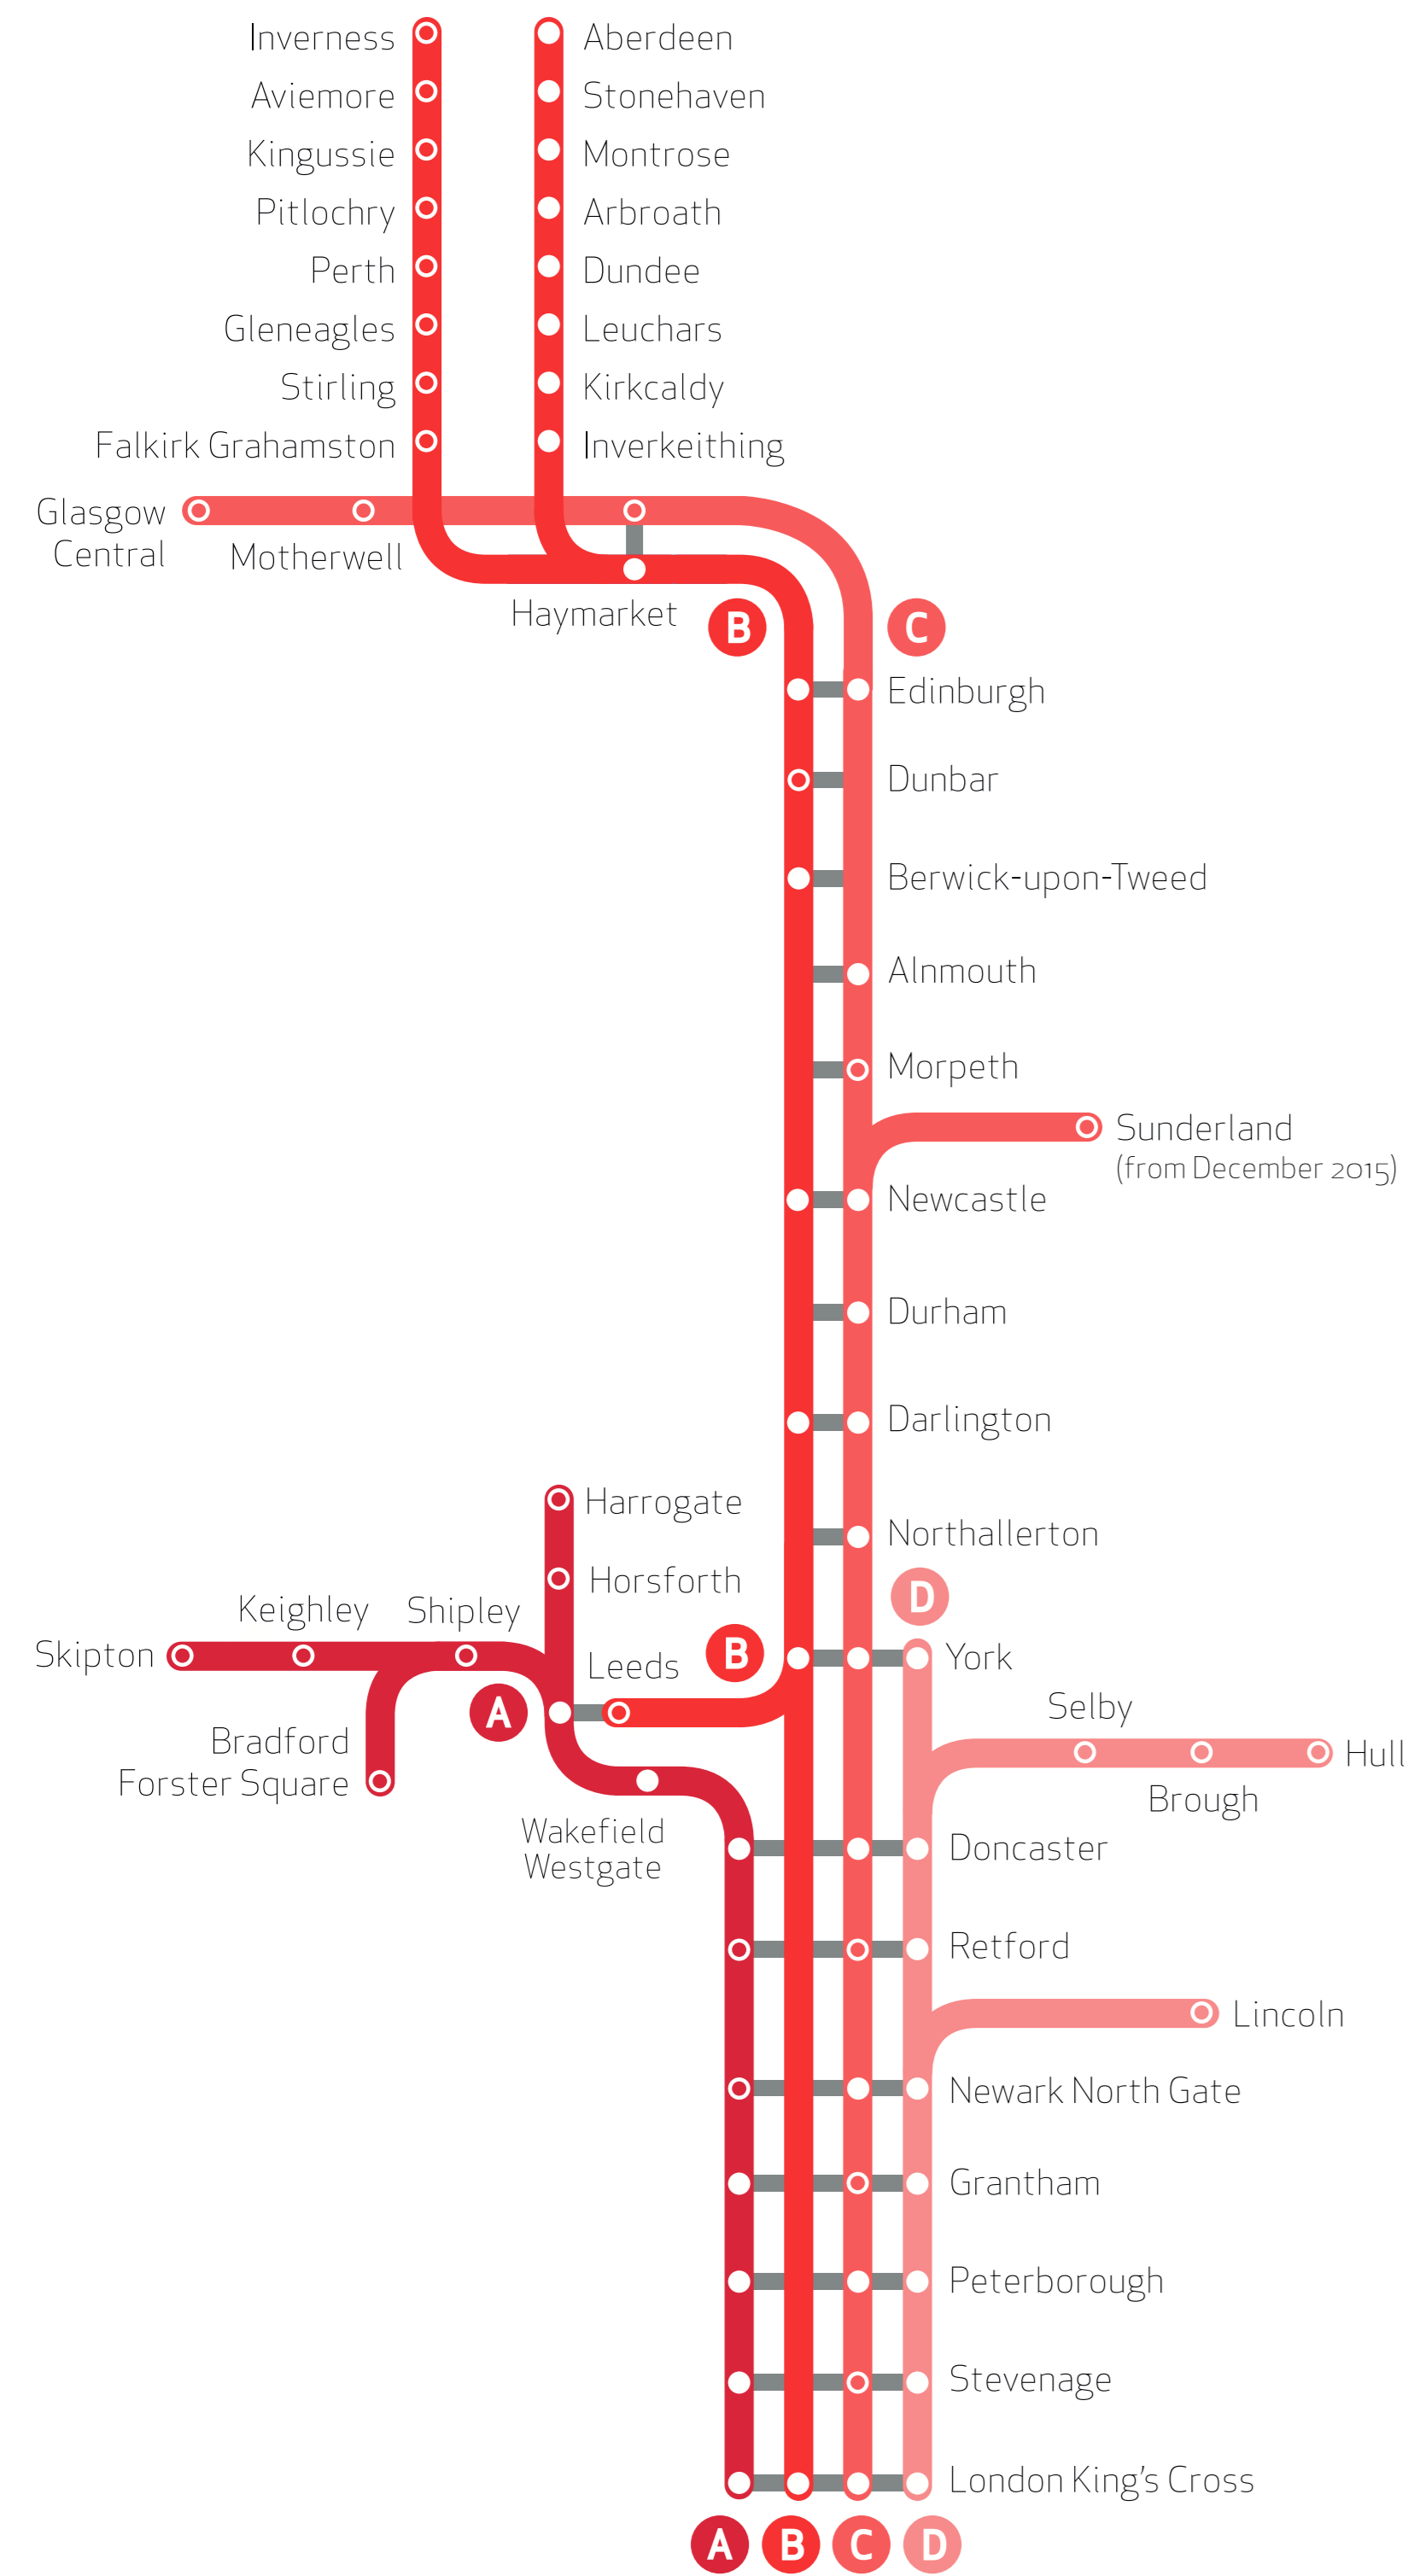

# East Coast Main Line services

## Virgin Trains East Coast services

- A** Leeds service and West Yorkshire service
- B** Edinburgh express service (calling at selected stations only) and North of Scotland service
- C** Edinburgh service (calling at most major stations) and Glasgow Central service
- D** Newark / York services (calling at all major stations) and Lincoln / Hull service
- Four or more services per day on this route
- Fewer than four services per day on this route

## Grand Central services

- E** West Yorkshire service
- F** North Eastern service

## First Hull Trains services

- G** Hull service