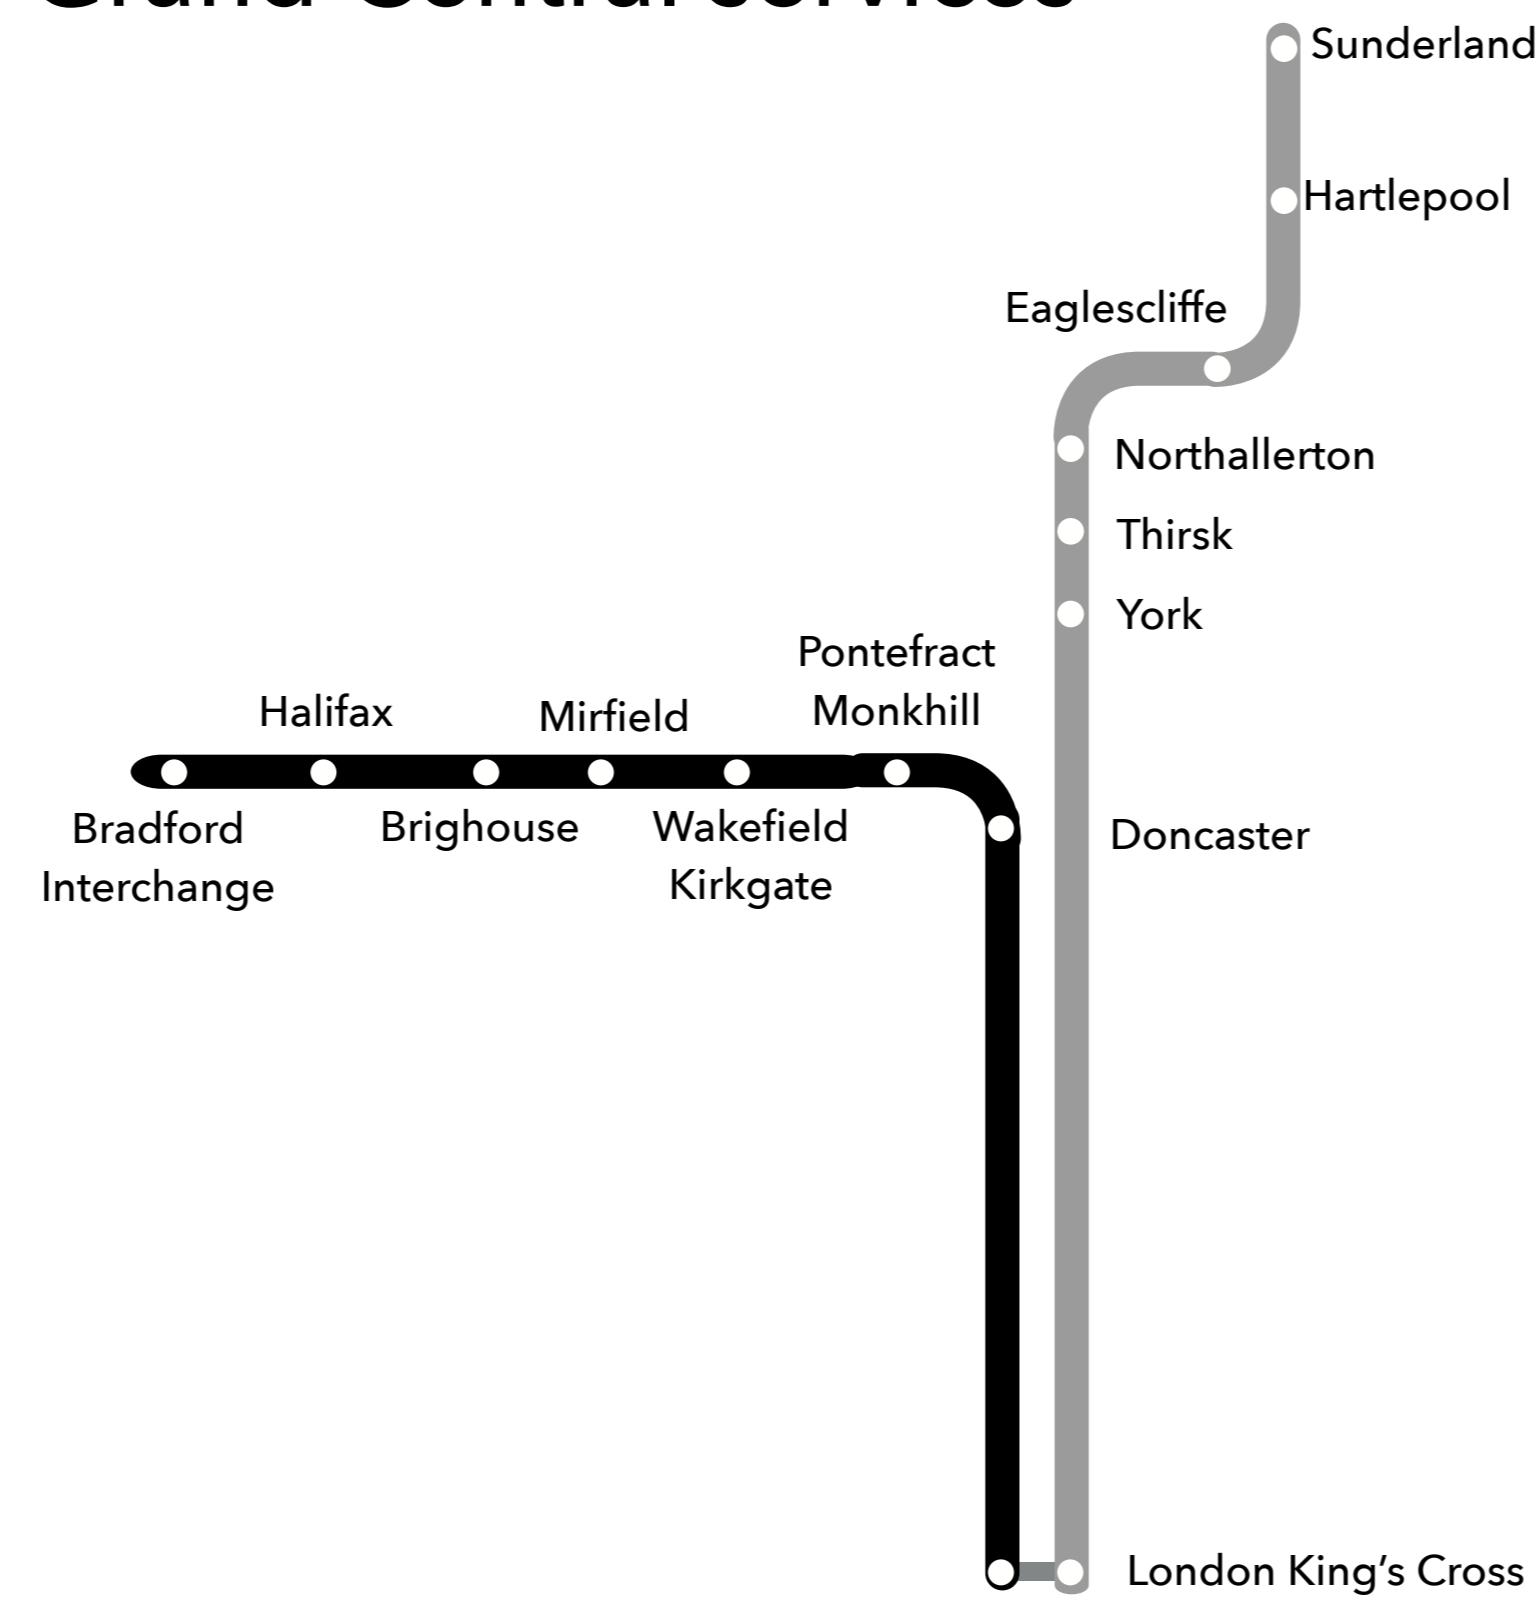

# East Coast Main Line services

## Virgin Trains East Coast services

- A** Leeds service and West Yorkshire service
- B** Edinburgh express service (calling at selected stations only) and North of Scotland service
- C** Edinburgh service (calling at most major stations) and Glasgow Central service
- D** Newark / York services (calling at all major stations) and Lincoln / Hull service
- Four or more services per day on this route
- Fewer than four services per day on this route

## Grand Central services

- E** West Yorkshire service
- F** North Eastern service

## First Hull Trains services

- G** Hull service